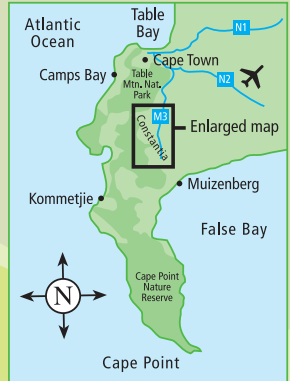

Table Mountain National Park

Constantiaberg Mountain

1685 CONSTANTIA VALLEY *Cape Town's Vineyard*

Table Mountain National Park

To Noordhoek, Kommetjie, Simon's Town, Cape Point

To Cape Town

Eagle's Nest

Constantia Village

To Lakeside, Muizenberg, Kalk Bay, St James, Simon's Town, Cape Point

To Claremont, Newlands, Rondebosch